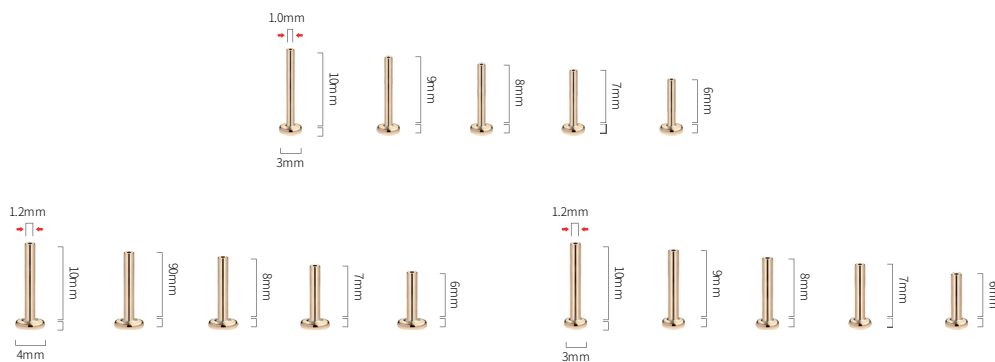

Gauge Chart and Body Jewelry Measuring Guide

How to Measure Body Jewelry

BALL: BALL SIZE, GAUGE

LABRET: GAUGE, LENGTH

BARBELL: GAUGE, LENGTH

CURVE: RISE, LENGTH, DIAMETER, GAUGE

J CURVE: GAUGE, LENGTH

HINGED SEGMENT RING: GAUGE, DIAMETER

THREADLESS END: WIDTH, LENGTH

THREADLESS LABRET POST: GAUGE 25G (0.46mm), LENGTH

DAITH RING: GAUGE, DIAMETER

HINGED RING: GAUGE, DIAMETER

NOSE JEWELRY: LENGTH, GAUGE

INTERNALLY THREADED END: WIDTH, LENGTH, GAUGE 16G (1.2mm)

LONG SCREW THREADED END: WIDTH, LENGTH, GAUGE 0.8mm

CHARM: GAUGE, WIDTH, LENGTH

0.8mm, 3mm, 2mm, 5mm

14Kt

GIOMETAL

14Kt SOLID GOLD
THREADLESS
LABRET POST

Giometal Nickle Free 14Kt Sold Gold Threadless Labret Posts
High Polish With No Marks
Provide Ultimate Comfort in Wearing

3mm and 4mm Flat Round Bases
Available in 16 Gauge and 18 Gauge with Diverse Lengths in
6mm 8mm and 10mm Catering to different Needs

14Kt SOLID GOLD
THREADLESS LABRET POST

14Kt SOLID GOLD
THREADLESS LABRET POST