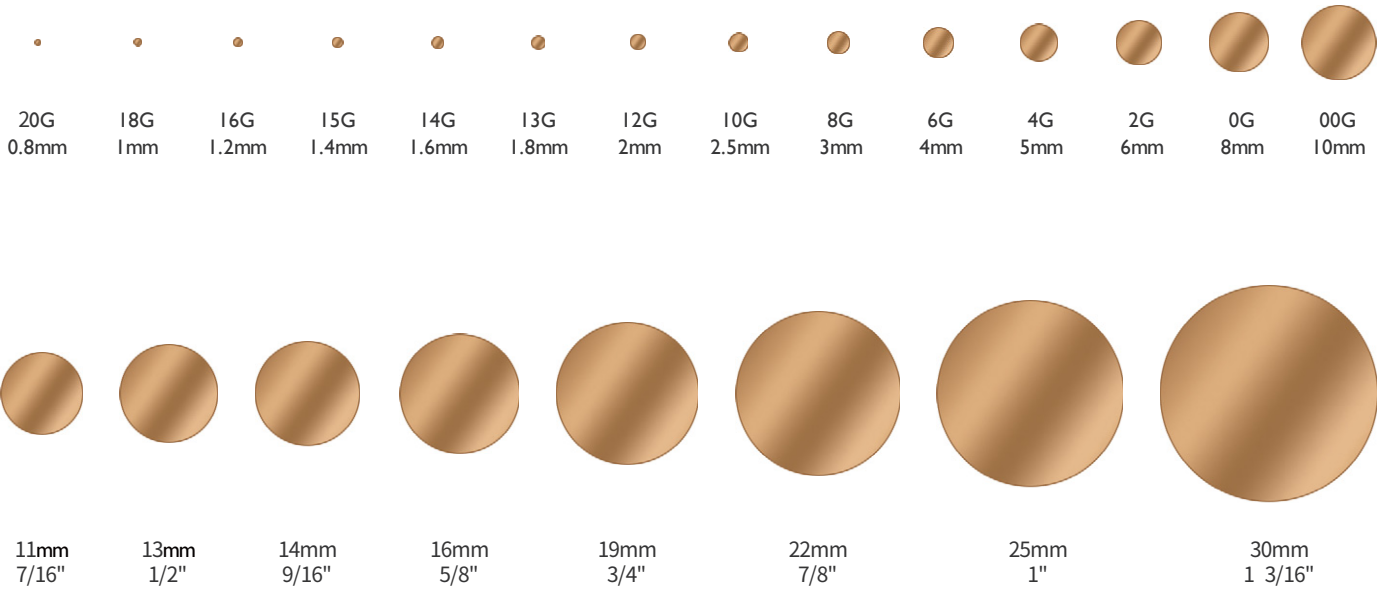

Gauge Chart and Body Jewelry Measuring Guide

How to Measure Body Jewelry

BALL: BALL SIZE, GAUGE

LABRET: GAUGE, LENGTH

BARBELL: GAUGE, LENGTH

CURVE: RISE, LENGTH, DIAMETER, GAUGE

J CURVE: GAUGE, LENGTH

HINGED SEGMENT RING: GAUGE, DIAMETER