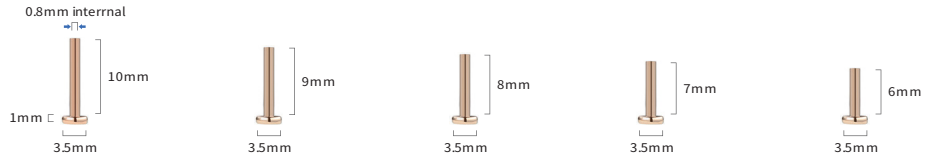

Length: 1/4", 9/32", 5/16", 11/32", 3/8"

14KPLAN0705WG

Threaded Disc Labret Post

Gauge: 16g (1.2mm)

Length: 1/4", 9/32", 5/16", 11/32", 3/8"

14KPLAN0705YY

Threaded Disc Labret Post

Gauge: 16g (1.2mm)