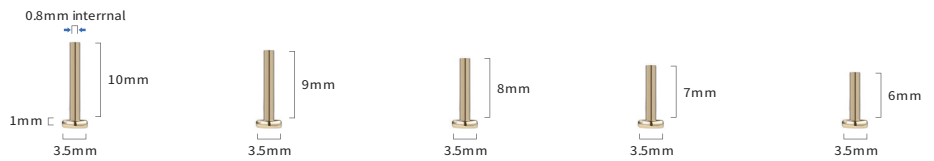

14KPLAN0705YY

Threaded Disc Labret Post

Gauge: 16g (1.2mm)

Length: 1/4", 9/32", 5/16", 11/32", 3/8"

14KENDI0485YY-L

Ball Top

Gauge: 16g (1.2mm)

Ball Size: 1.5mm, 2mm, 2.5mm,
3mm, 4mm

14KENDI0485WG-L

Ball Top

Gauge: 16g (1.2mm)

Ball Size: 1.5mm, 2mm, 2.5mm,
3mm, 4mm

14KENDI0485PG-L

Ball Top

Gauge: 16g (1.2mm)

Ball Size: 1.5mm, 2mm, 2.5mm,
3mm, 4mm