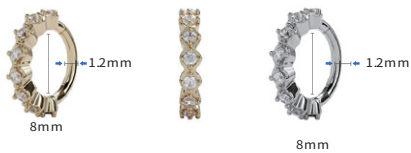

14KHSRR0030YY
14KHSRR0030WG

Gemmed Side Facing Zigzag Clicker
Gauge: 16g(1.2mm)
Diameter: 5 / 16"