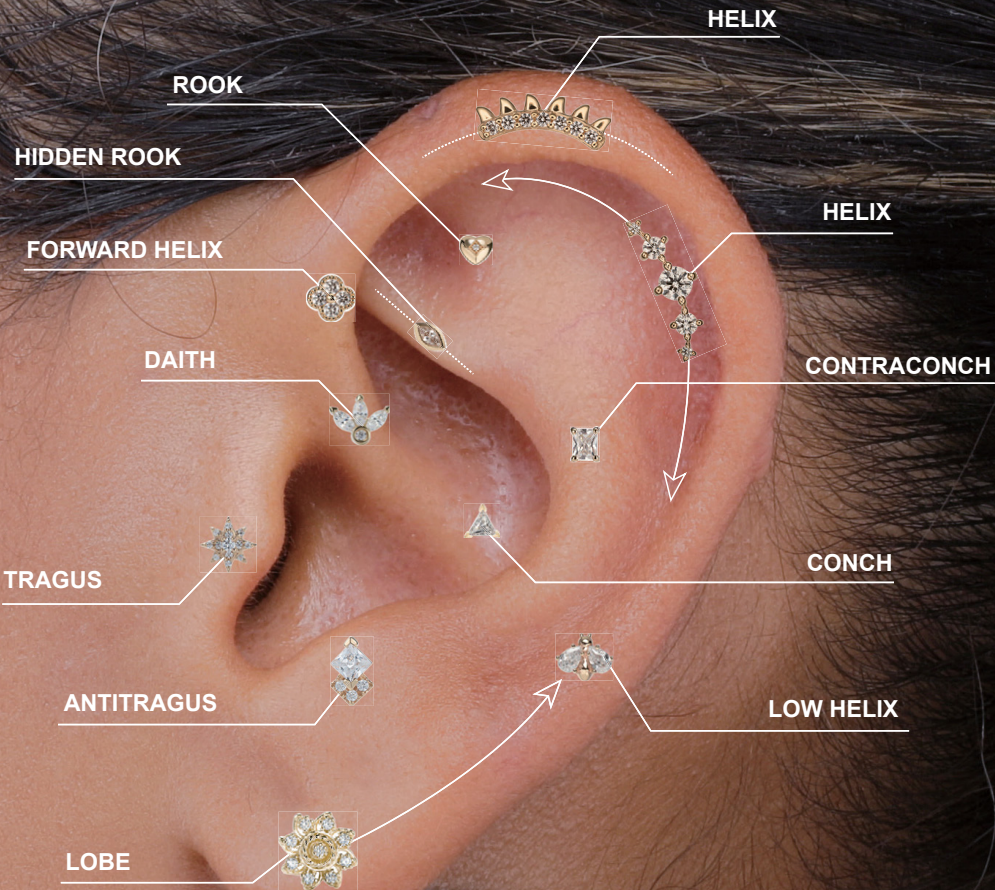

BODY JEWELRY

CONTENTS

9-17	14KT SOLID GOLD GEMMED THREADLESS ENDS
19-20	14KT SOLID GOLD DANGLE THREADLESS ENDS
22-77	14KT SOLID GOLD INTERNALLY THREADED/THREADLESS ENDS
79-106	14KT SOLID GOLD GEMMED THREADLESS ENDS
108-123	14KT SOLID GOLD INTERNALLY THREADED/THREADLESS ENDS
125 -126	14KT SOLID GOLD DANGLE THREADLESS ENDS
127-134	14KT SOLID GOLD THREADLESS ENDS
136	14KT SOLID GOLD THREADLESS POST
137-176	14KT SOLID GOLD THREADLESS ENDS
177-182	14KT SOLID GOLD LONG INTERNALLY THREADED ENDS
184-206	14KT SOLID GOLD M0.8 SOLID GOLD THREADED TOPS
207-237	14KT SOLID GOLD THREADED ENDS M0.9 SURGICAL STEEL THREADED
238-242	14KT SOLID GOLD INTERNALLY THREADED BASICS M0.8 SOLID GOLD THREADED
243-265	14KT SOLID GOLD GEMMED HINGED SEGMENT RINGS
266-272	14KT SOLID GOLD CHARMS
273	14KT SOLID GOLD NOSE JEWELRY
275-276	14KT SOLID GOLD CMAIN

Gauge Chart and Body Jewelry Measuring Guide

How to Measure Body Jewelry

BALL: BALL SIZE, GAUGE

LABRET: GAUGE, LENGTH

BARBELL: GAUGE, LENGTH

CURVE: RISE, LENGTH, DIAMETER, GAUGE

J CURVE: GAUGE, LENGTH

HINGED SEGMENT RING: GAUGE, DIAMETER